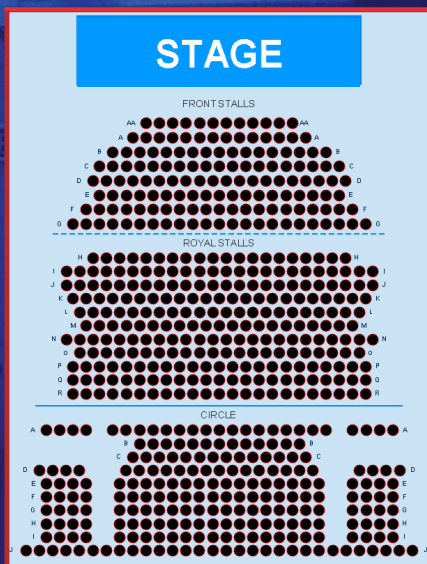

Address: Theatre Royal Windsor
32 Thames Street
Windsor
Berkshire
SL4 1PS

Box Office Opening Hours:
Monday–Saturday, 10am–8pm
Sunday-varies according to show time.
During the Box Office opening hours, you may purchase tickets at the Theatre with the assistance of our Box Office Sales Advisors.

BOOK ONLINE AND JOIN OUR MAILING LIST

Visit our online Box Office at www.theatreroyalwindsor.co.uk to choose your seats on our interactive seating plan. Tickets can be collected from the Box Office on arrival at the Theatre or posted out to your address for a small postage charge.

Sign up to our mailing list and receive the latest updates by email for new shows going on sale and news of exciting upcoming events and offers.

How to find us

Theatre Royal Windsor is situated in the stunning Royal Borough, nestled next to the historic Windsor Castle.

Windsor is accessible by train, served by two stations Windsor & Eton Central and Windsor & Eton Riverside. Both stations are situated a short walk from the Theatre. If travelling by car, there are a number of local car parks situated within a shortwalking distance of the Theatre.

For further details, please visit our website or call Box Office.

WINDSOR THEATRE DESCRIBERS ASSOCIATION

Blind or visually impaired? Come and enjoy live theatre at Theatre Royal Windsor. Full details of the shows which are audio described are available on our website or contact the Box Office.

THE ORIGINAL COUNTRY HOUSE THRILLER WHICH INSPIRED THREE CLASSIC MOVIES

BILL KENWRIGHT
PRESENTS

The *Classic Thriller*
Theatre Company

THE CAT AND THE CANARY

BY JOHN WILLARD

DIRECTED BY ROY MARSDEN

INHERITANCE CAN BE MURDER...

STAR
CASTING
TO BE
ANNOUNCED

Twenty years after the death of Mr. West, his descendants gather at a remote mansion to learn who will inherit his vast wealth and the hidden family jewels. When the heir is revealed, the heritage hunters turn into prey and a chain of macabre events is set in motion. Will the heirs dare to face the haunting presence toying with them? When the cat prowls, the flock takes fright...

WED 15 -
SAT 25 JAN

Mon - Sat 8.00pm
Thu 2.30pm
and Sat 4.45pm

Tickets from £19.50

Members 2 for 1
on Wed 15 Jan